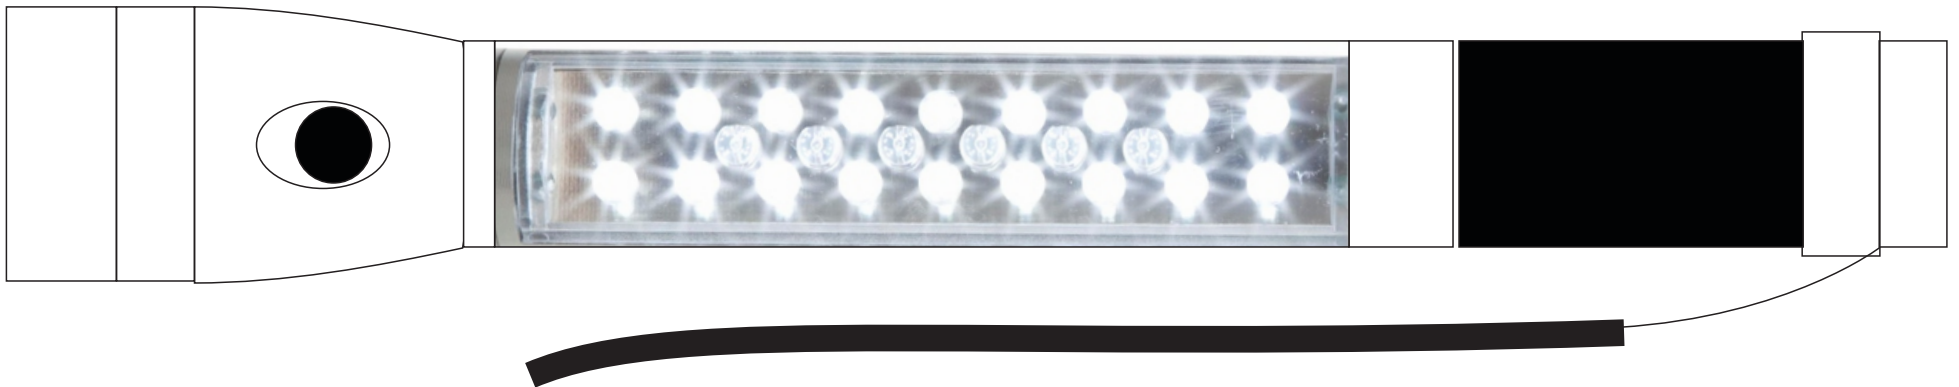

Product name: Jumbo LED Safety Light

Product code: G6426

Maximum Engraving Area: **A** : 9mm x 70mm wide

actual size

Please note this image might not print as “actual size” or “size indicated”
due to your print PAGE SCALING SETTINGS