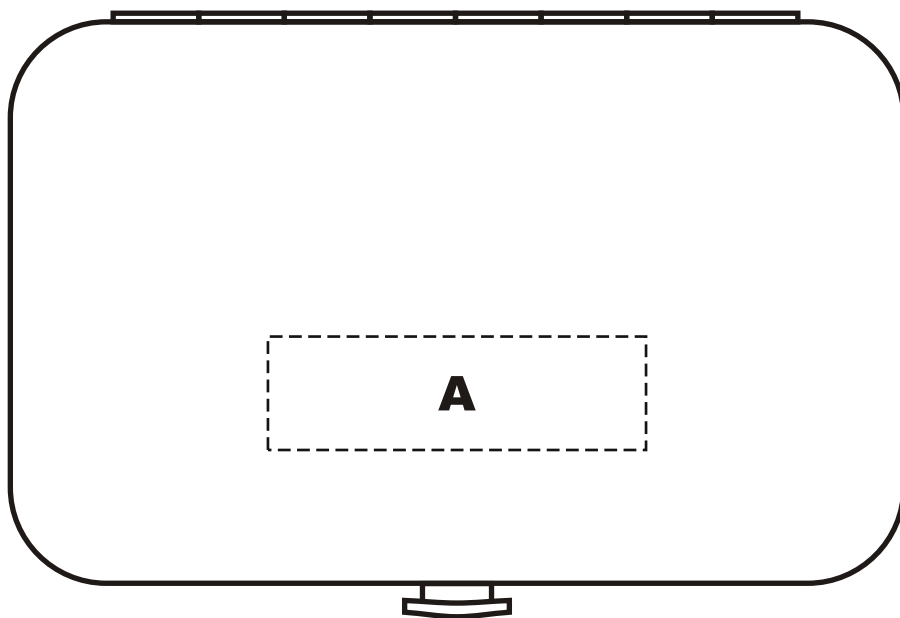

Product name: Essentials Manicure Set

Product code: G7800

Maximum Imprint Area: **A** 15mm x 50mm wide

Actual size

Please note this image might not print as "actual size" or "size indicated"
due to your print PAGE SCALING SETTINGS