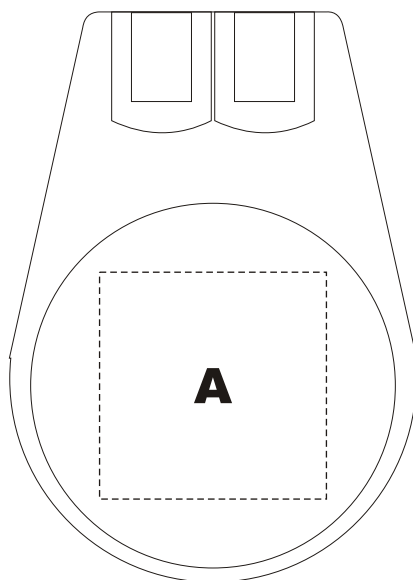

Product name: Retractable Modem/Phone Cord

Product code: M6302

Maximum Imprint Area: **A** 30mm x 30mm wide

Actual size

Please note this image might not print as "actual size" or "size indicated"
due to your print PAGE SCALING SETTINGS