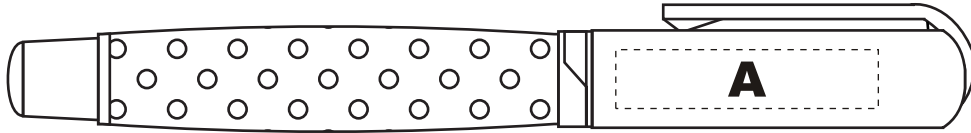

Product name: Lunar pen

Product code: P22

Maximum Engraving Area: **A** 8mm x 35mm wide

Actual size

Please note this image might not print as "actual size" or "size indicated"
due to your print PAGE SCALING SETTINGS