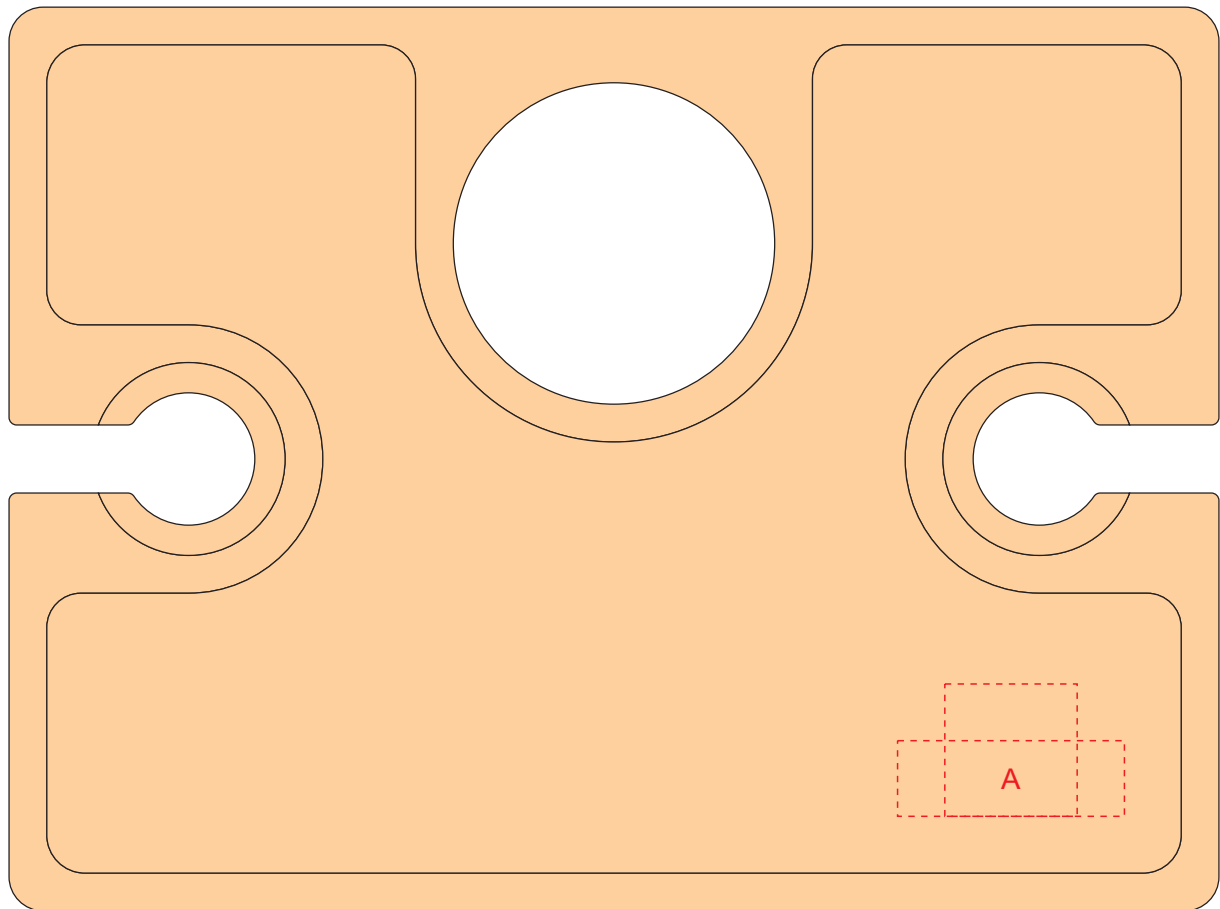

Product Name: Picnic For Two

Product Code: B8230

Maximum Engraving Area : **A : 20mm x 60mm wide OR 35mm x 35mm**

50% Actual Size