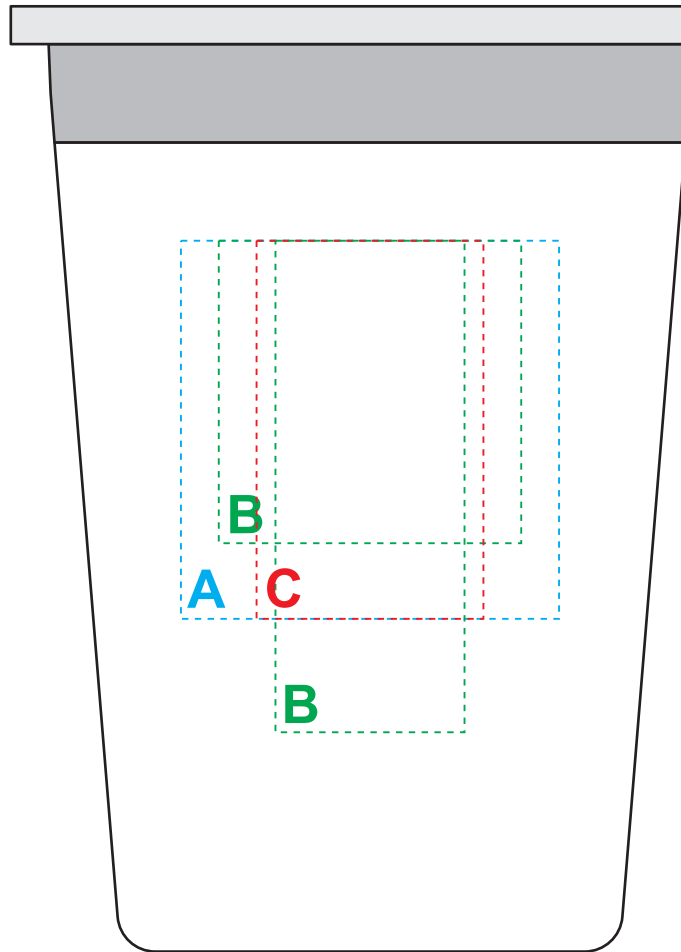

**Product Name:** City Vacuum Mug

**Product Code:** F08

Maximum Engraving Area :

**A: 50mm x 50mm wide**

Maximum Pad Print Area :

**B: 40mm x 40mm wide OR 65mm x 25mm wide**

Maximum Digital Print Area :

**C: 50mm x 30mm wide**

**Actual Size**