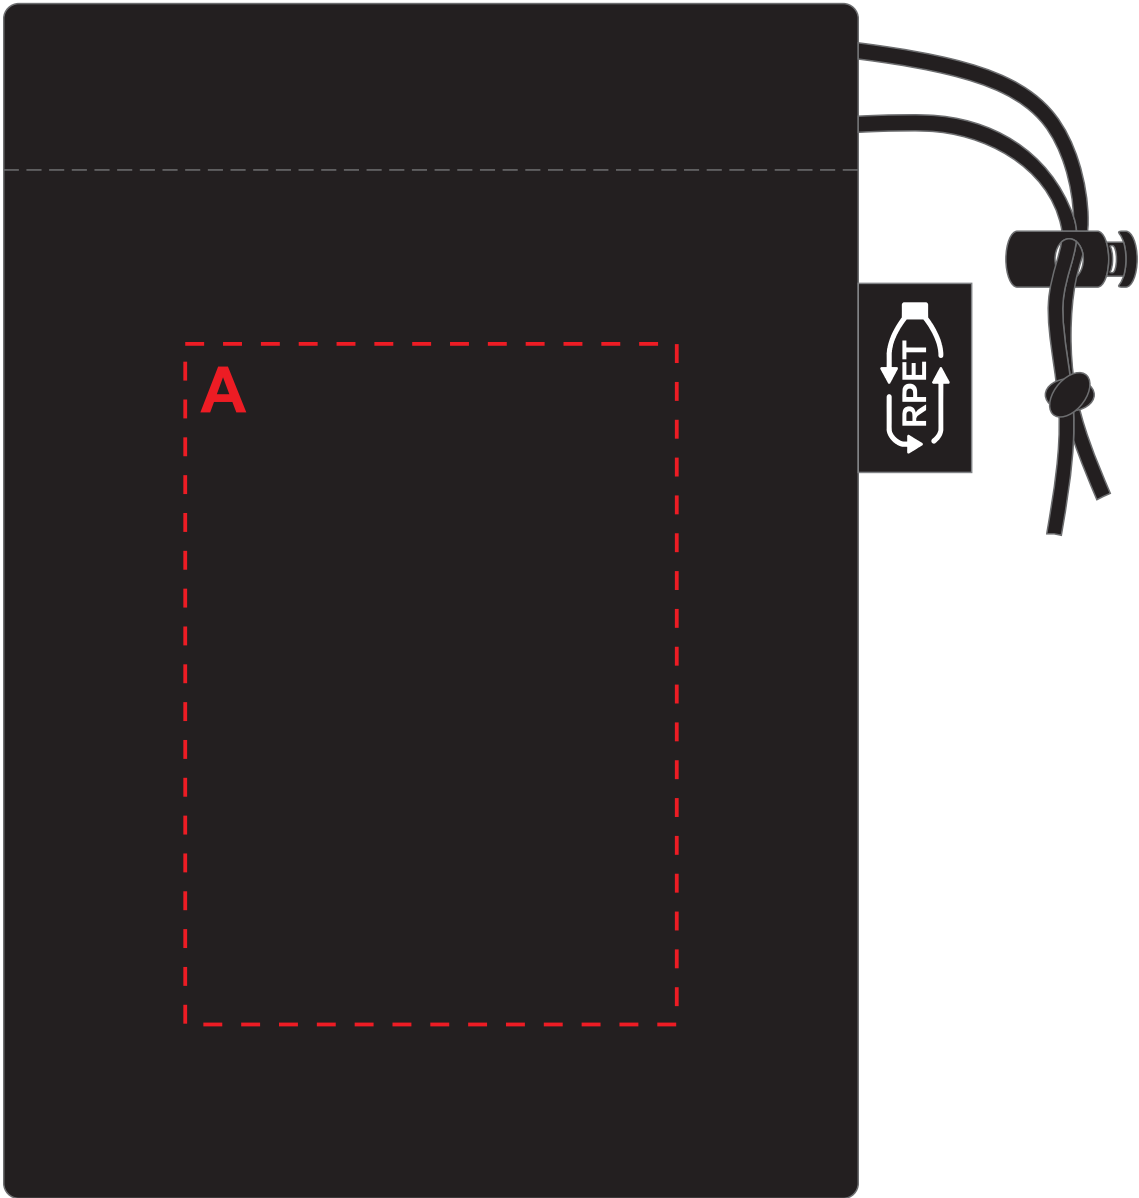

Product Name: Work-out rPET Towel

Product Code: G86

Maximum Heat Transfer: **A : 90mm x 65mm wide**

Actual Size