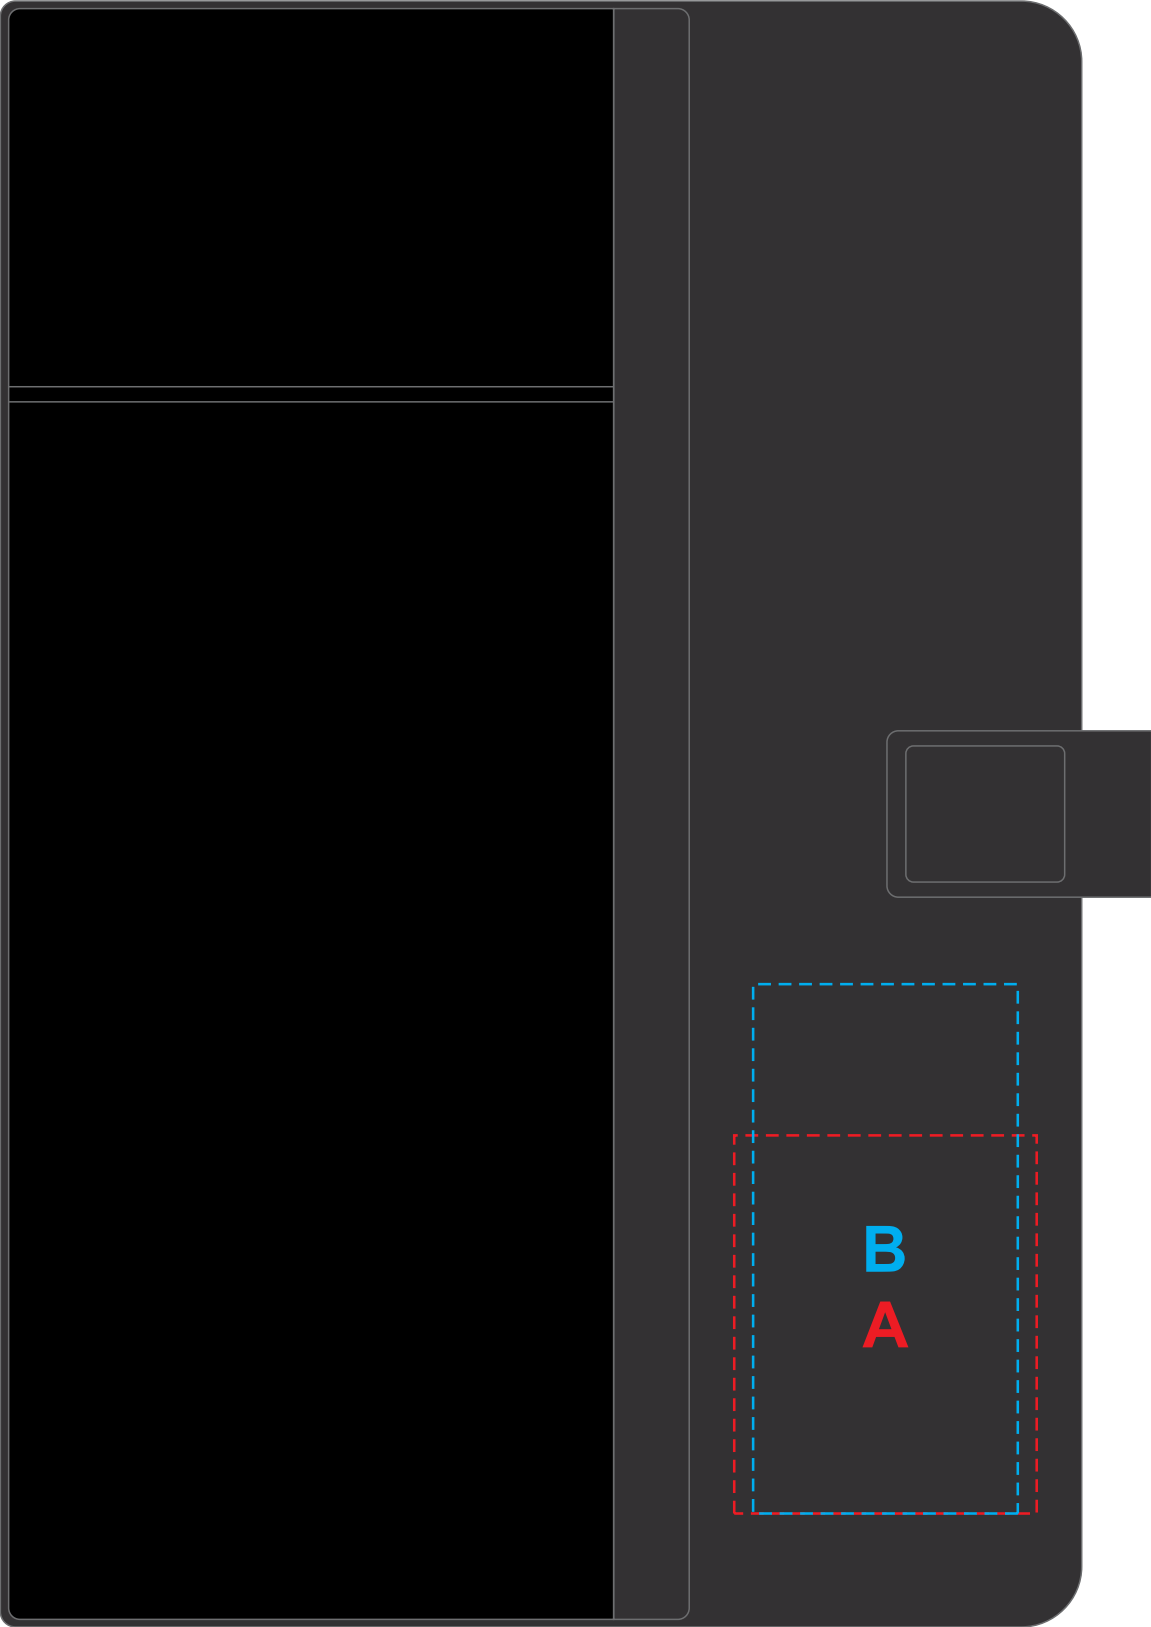

Product Name: Remote Work Notebook, Black

Product Code: J4700

Maximum Pad Print Area : **A : 50mm x 40mm wide**

Maximum Deboss Area : **B : 70mm x 35mm wide**

Actual Size